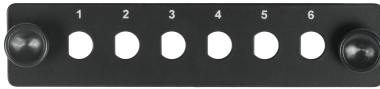

## NMF-AP06SFC-P-BK

Adapter panel, for 6 Simplex FC / ST adapters, black

The adapter panels are designed for installation in FDU and allow you to choose optimal number and type of ports used. The **NMF-AP06SFC-P-BK** panel allows you to install up to 6 simplex FC / ST adapters. It is made of steel sheet and painted black. Fastening panels to FDU are carried out using clips made of highstrength ABS plastic on the panel.

### Ordering Table

P/N	Type of adapters used	Number of Adapter	Individual package	
			Volume, m3	Weight, kg
NMF-AP06SFC-P-BK	FC / ST	6	-	-

**Detailed characteristics**

<b>Characteristic</b>	<b>Value</b>
Warranty	1 year
Color	Black
Packaging	Individual - Plastic Bag
Material	Steel 1.5 mm
Adapter type	FC / ST
Number of Adapters	6