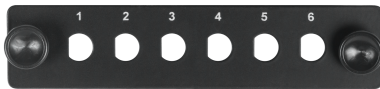

NMF-AP06SFC-P-BK

Adapter panel, for 6 Simplex FC / ST adapters, black

The adapter panels are designed for installation in FDU and allow you to choose optimal number and type of ports used. The **NMF-AP06SFC-P-BK** panel allows you to install up to 6 simplex FC / ST adapters. It is made of steel sheet and painted black. Fastening panels to FDU are carried out using clips made of highstrength ABS plastic on the panel.

Ordering Table

P/N	Type of adapters used	Number of Adapter	Individual package	
			Volume, m3	Weight, kg
NMF-AP06SFC-P-BK	FC / ST	6	-	-

Detailed characteristics

Characteristic	Value
Warranty	1 year
Color	Black
Packaging	Individual - Plastic Bag
Material	Steel 1.5 mm
Adapter type	FC / ST
Number of Adapters	6